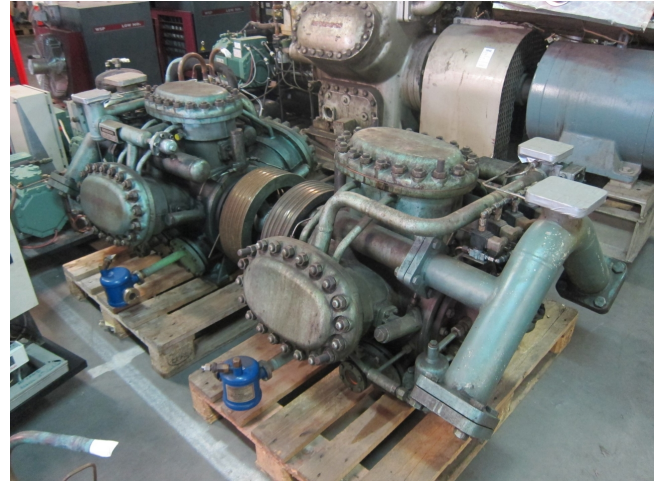

## Grasso RC 69

### Specifications

Merk	Grasso
Type	RC 69
Koudemiddel	Freon
Refrigerant type	R 404 A or other types
kW at +10°C/+40°C	368,4*
kW at 0°C/+40°C	304,6
kW at -5°C/+40°C	248,6
kW at -10°C/+40°C	199,8
kW at -20°C/+40°C	121,2
kW at -30°C/+40°C	63,5
Olie level systeem AC&R	✓
Opmerkingen	# // *Capacity based on +5C/+40C // Pulley: 410 mm
Afmetingen	1000x1100x750 mm (LxWxH)
Stock	2